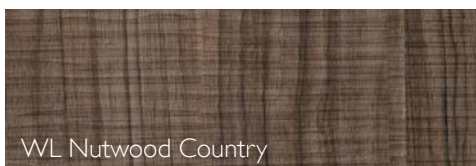

SIBU | DESIGN
we decorate.

WL Wenge Wood

WL Wenge Wood/Grey brushed

WL Nutwood

WL Nutwood/Grey brushed

WL Maple Alpine

WL Maple Alpine/Grey brushed

WL Nutwood Country