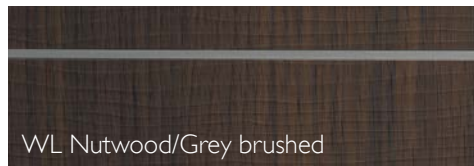

SIBU | DESIGN
we decorate.

WL Wenge Wood

WL Wenge Wood/Grey brushed

WL Nutwood

WL Nutwood/Grey brushed

WL Maple Alpine

WL Maple Alpine/Grey brushed

WL Nutwood Country