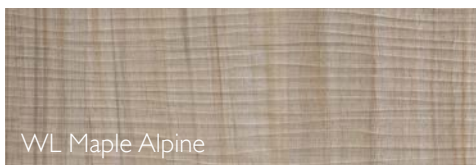

SIBU | DESIGN
we decorate.

WL Wenge Wood

WL Wenge Wood/Grey brushed

WL Nutwood

WL Nutwood/Grey brushed

WL Maple Alpine

WL Maple Alpine/Grey brushed

WL Nutwood Country